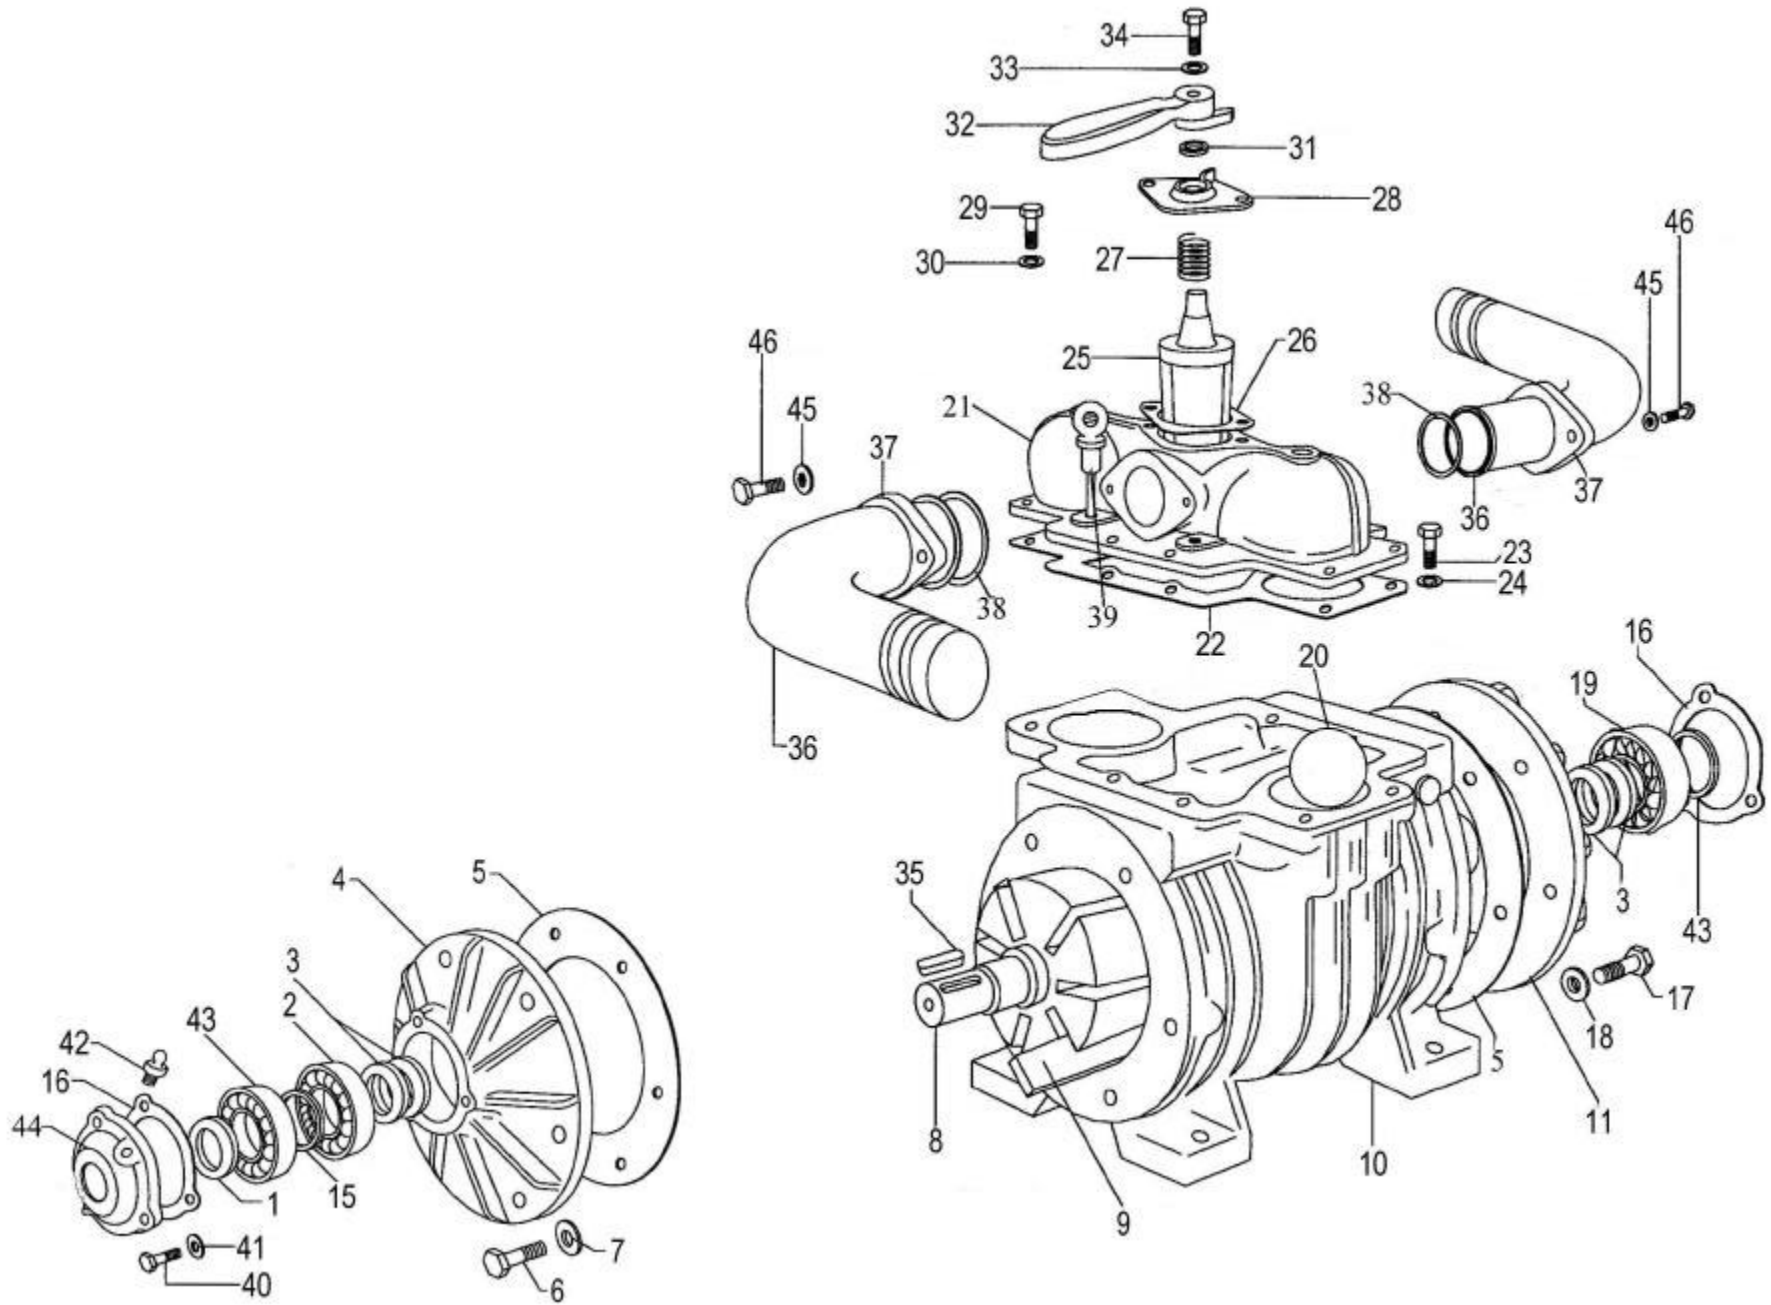

2 Port. 1000 RPM Battioni Pump

2 PORT, 1000 RPM, BATTIONI PUMP

ITEM	QTY	5000	6500	8000	DESCRIPTION
1	1		16673		SEAL
2	1		16674		BEARING
3	4		16715		SEAL
4	1		16686		COVER
5	1		16685		GASKET
6	6		3034		BOLT 8 mm x 25
7	6		3062		WASHER 8mm
8	1	16693	16696	16699	ROTOR
9	7	16704	16705	16706	VANE
10	1	16677	16678	16679	CYLINDER
11	1		16683		COVER
12	1		16685		GASKET
13	6		3034		BOLT 10mm x 30
14	6		3062		WASHER 10mm
15	2		27159		SPACER
16	2		16666		GASKET
17	3		3009		BOLT 6mm x 20
18	3		3059		WASHER 6mm
19	1		16674		BEARING
20	1		16749		NON-RETURN BALL
21	1		16745		VALVE HOUSING
22	1		16987		GASKET
23	8		3021		BOLT 8mm x 25
24	8		3061		WASHER 8mm
25	1		16761		VALVE PLUG
26	1		16753		GASKET
27	1		16756		SPRING
28	1		16737		VALVE COVER
29	2		3034		BOLT 10mm x 30
30	2		3062		WASHER 10mm
31	1		16747		SEAL
32	1		16721		HANDLE
33	1		3061		WASHER 8mm
34	1		3020		BOLT 8mm x 20
35	1		16763		KEY
36	2		6931		ELBOW 90 DEGREE
37	2		6932		FLANGE
38	2		6933		O-RING GASKET
39	1		16712		DIPSTICK
40	3		3026		BOLT 8mm x 50
41	3		3061		WASHER 8mm
42	1		2291		GREASE FITTING
43	1		16669		BEARING FRONT
44	1		16664		FRONT BEARING COVER
45	4		3062		WASHER 10mm
46	4		3037		BOLT 10mm x 45
**	AR	6936	6937	6938	REPAIR KIT, VANES, SEALS, GASKETS
**	AR	16973	16974	16975	COMPLETE PUMP