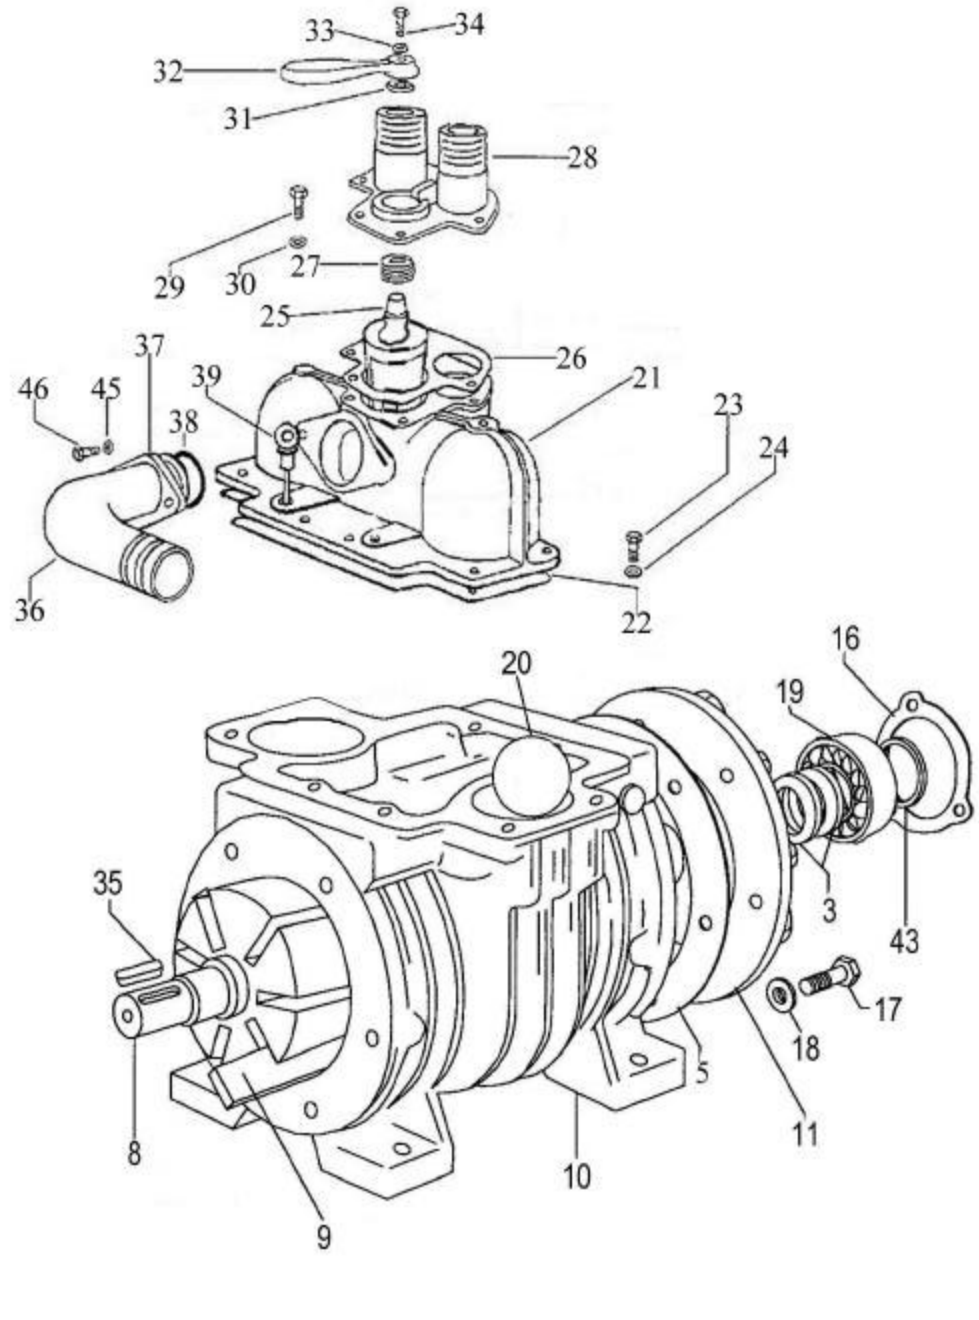

3 Port. 1000 RPM Battioni Pump

3 PORT, 1000 RPM, BATTIONI PUMP

ITEM	QTY	5000	6500	8000	DESCRIPTION
1	1		16673		SEAL
2	1		16674		BEARING
3	4		16715		SEAL
4	1		16686		COVER
5	1		16685		GASKET
6	6		3034		BOLT 8 mm x 25
7	6		3062		WASHER 8mm
8	1	16693	16696	16699	ROTOR
9	7	16704	16705	16706	VANE
10	1	16677	16678	16679	CYLINDER
11	1		16683		COVER
12	1		16685		GASKET
13	6		3034		BOLT 10mm x 30
14	6		3062		WASHER 10mm
15	2		27159		SPACER
16	2		16666		GASKET
17	3		3009		BOLT 6mm x 20
18	3		3059		WASHER 6mm
19	1		16674		BEARING
20	1		16749		NON-RETURN BALL
21	1		16744		VALVE HOUSING, 3 PORT
22	1		16987		GASKET
23	8		3021		BOLT 8mm x 25
24	8		3061		WASHER 8mm
25	1		16760		VALVE PLUG, 3 PORT
26	1		16752		GASKET. 3 PORT
27	1		16756		SPRING
28	1		16734		VALVE COVER, 3 PORT
29	2		3034		BOLT 10mm x 30
30	2		3062		WASHER 10mm
31	1		16747		SEAL
32	1		16721		HANDLE
33	1		3061		WASHER 8mm
34	1		3020		BOLT 8mm x 20
35	1		16763		KEY
36	1		6931		ELBOW 90 DEGREE
37	1		6932		FLANGE
38	1		6933		O-RING GASKET
39	1		16712		DIPSTICK
40	3		3026		BOLT 8mm x 50
41	3		3061		WASHER 8mm
42	1		2291		GREASE FITTING
43	1		16669		BEARING FRONT
44	1		16664		FRONT BEARING COVER
45	2		3062		WASHER 10mm
46	2		3037		BOLT 10mm x 45
**	AR	6936	6937	6938	REPAIR KIT, VANES, SEALS, GASKETS
**	AR	16982	16983	16984	COMPLETE PUMP